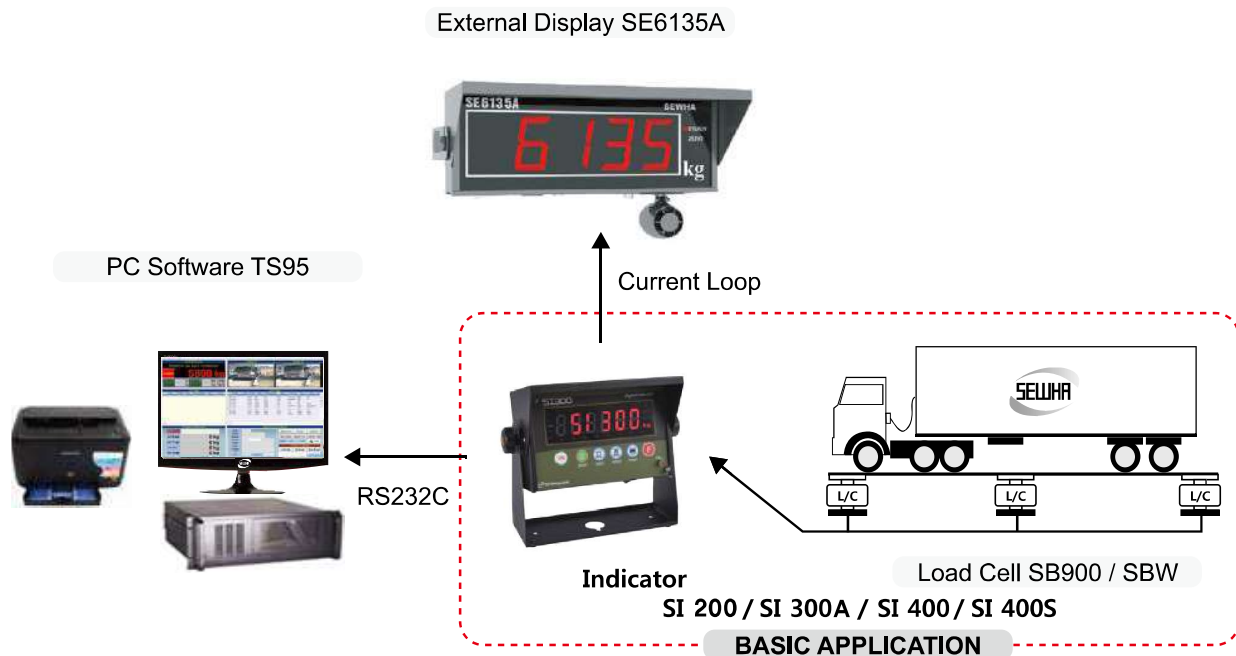

Industrial Scale - Using SI200 / SI300 / SI400 / SI400S

INDICATOR

SI460A, SI480E Network Composition By RS422

Max 32 Set of SI480E or SI460A are Connectable