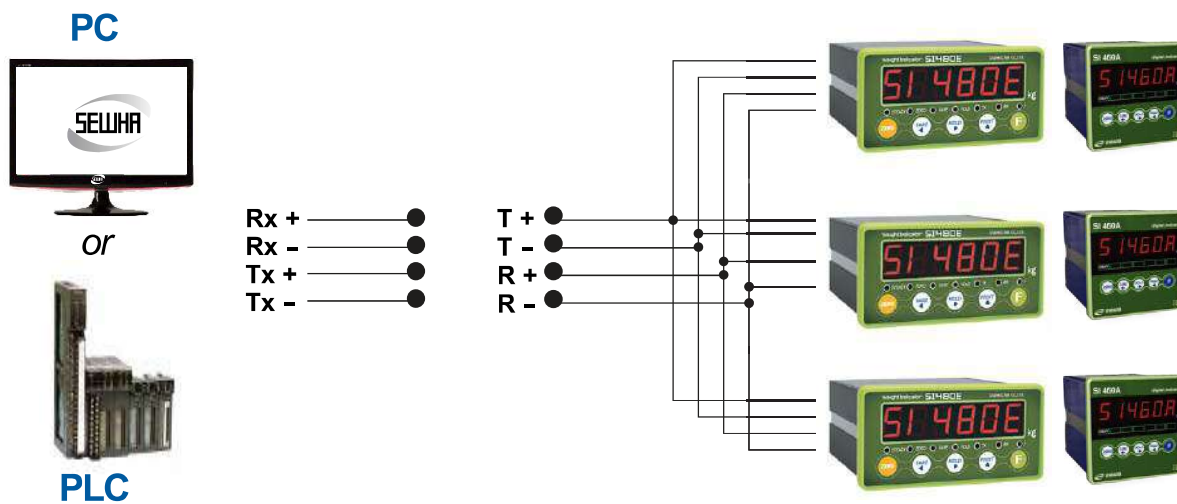

Industrial Scale - Using SI200 / SI300 / SI400 / SI400S

INDICATOR

SI460A, SI480E Network Composition By RS422

Max 32 Set of SI480E or SI460A are Connectable